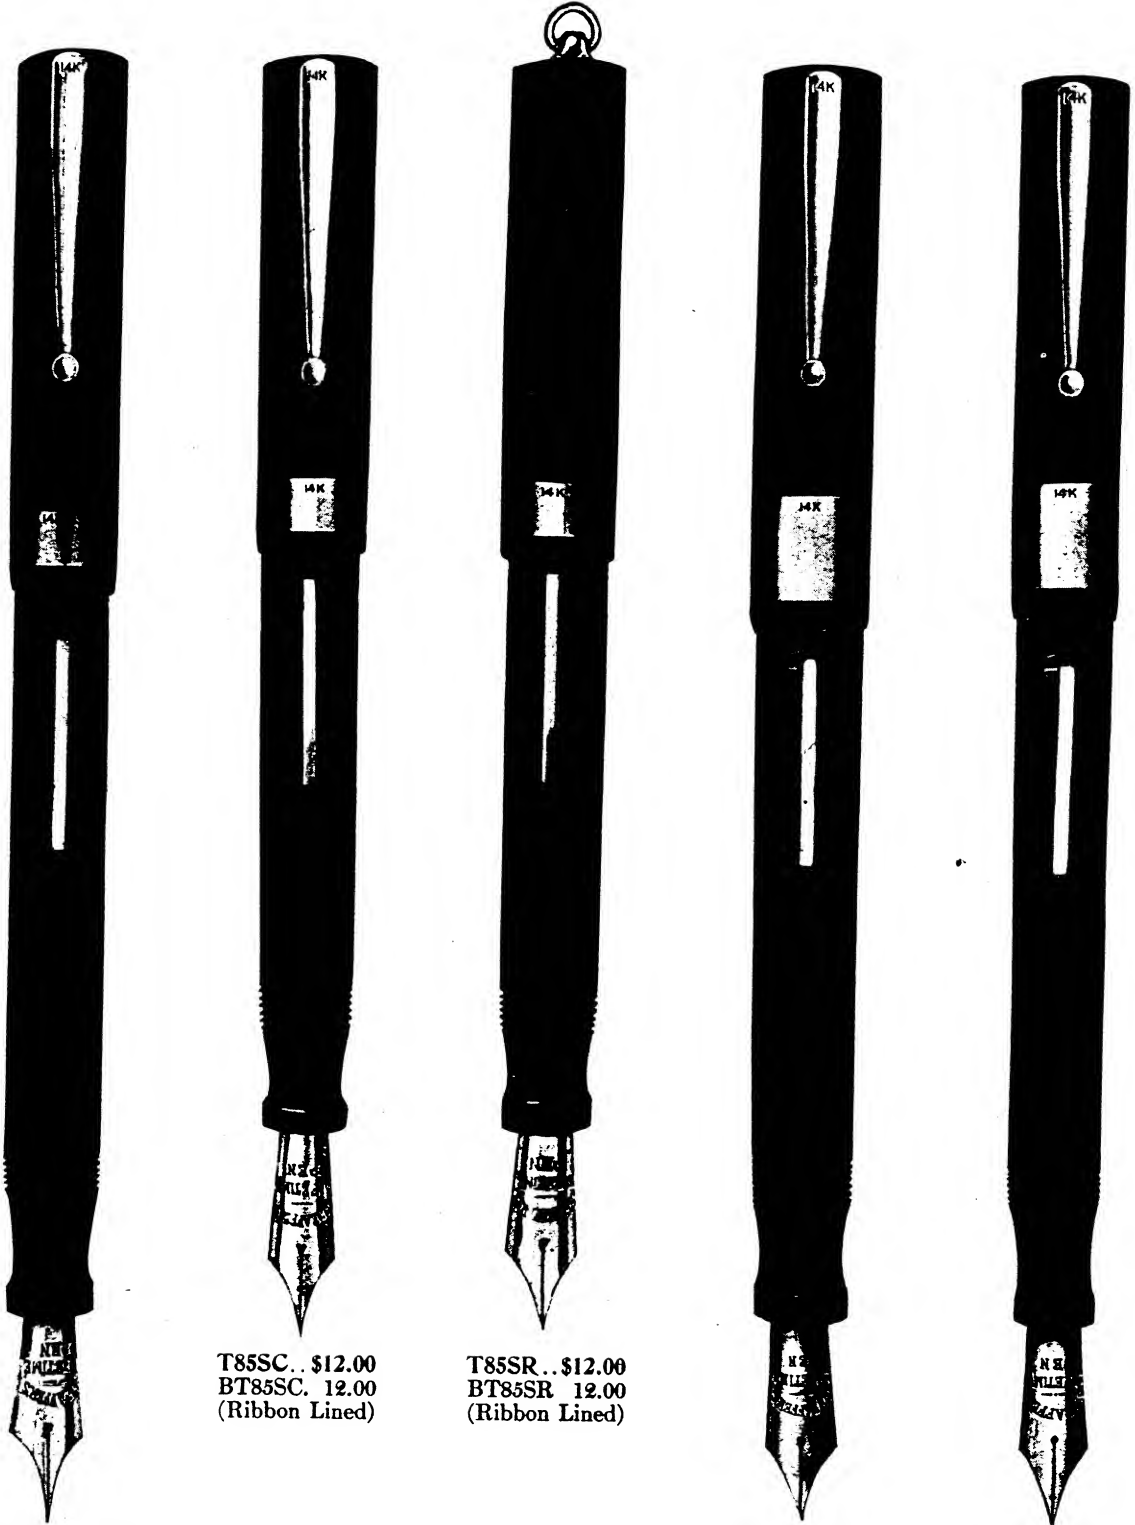

Sheaffer's "Lifetime"

T85C...$12.00
BT85C.. 12.00
(Ribbon Lined)

T85SC.. $12.00
BT85SC. 12.00
(Ribbon Lined)

T85SR.. $12.00
BT85SR 12.00
(Ribbon Lined)

89C..... $15.00
B89C.... 15.00
(Ribbon Lined)

T89C... $15.00
BT89C.. 15.00
(Ribbon Lined)

Mountings and Clips Above are 14K Solid Yellow Gold
To Insure Writing Satisfaction Use Sheaffer's "Skrip"